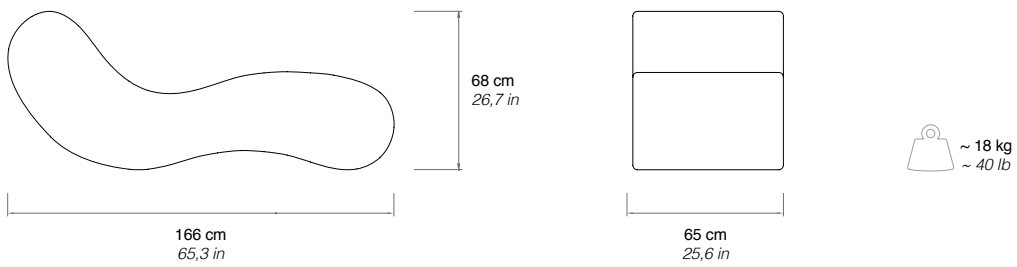

1966

ALVAR

Giuseppe Raimondi

**Seat of soft polyurethane upholstered with fabric.
More colours and fabric available upon request.**