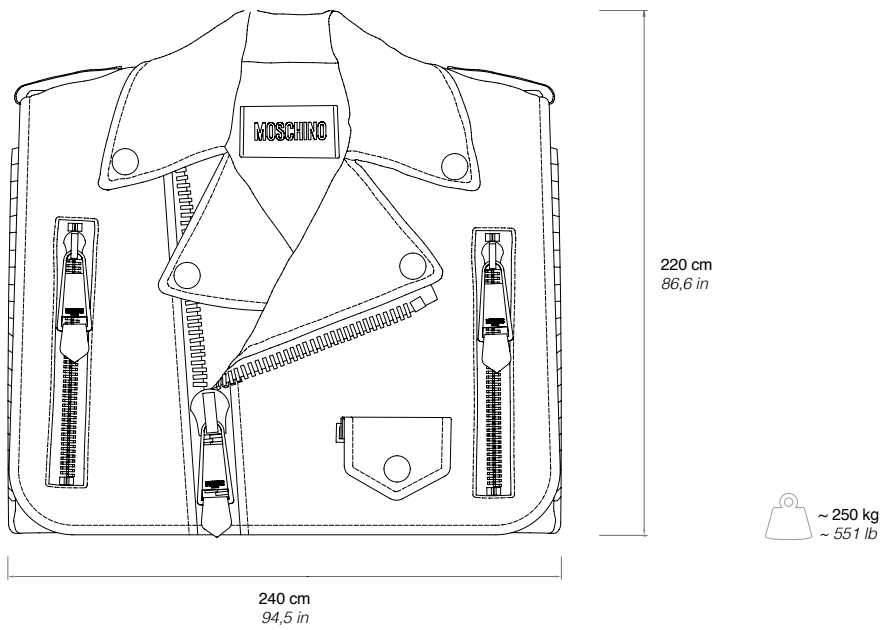

2017

BIKER CABINET

MOSCHINO

Open cabinet on wheels.

Wooden structure, lacquered and hand dressed in a sartorial way in eco-leather with golden details.