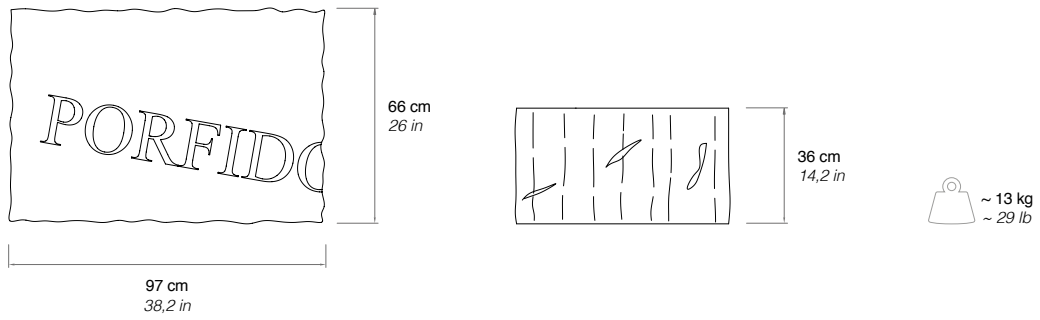

1974

**MASSOLO**

Piero Gilardi

Limited Edition 1 / 500

Tea table of soft polyurethane, finished and decorated by hand with Guflac®.