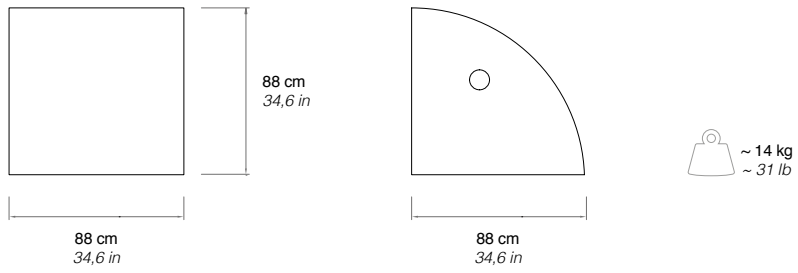

1968

**TORNERAJ**

Ceretti / Derossi / Rosso

**Seat in soft polyurethane, hand finished with Guflac®.**